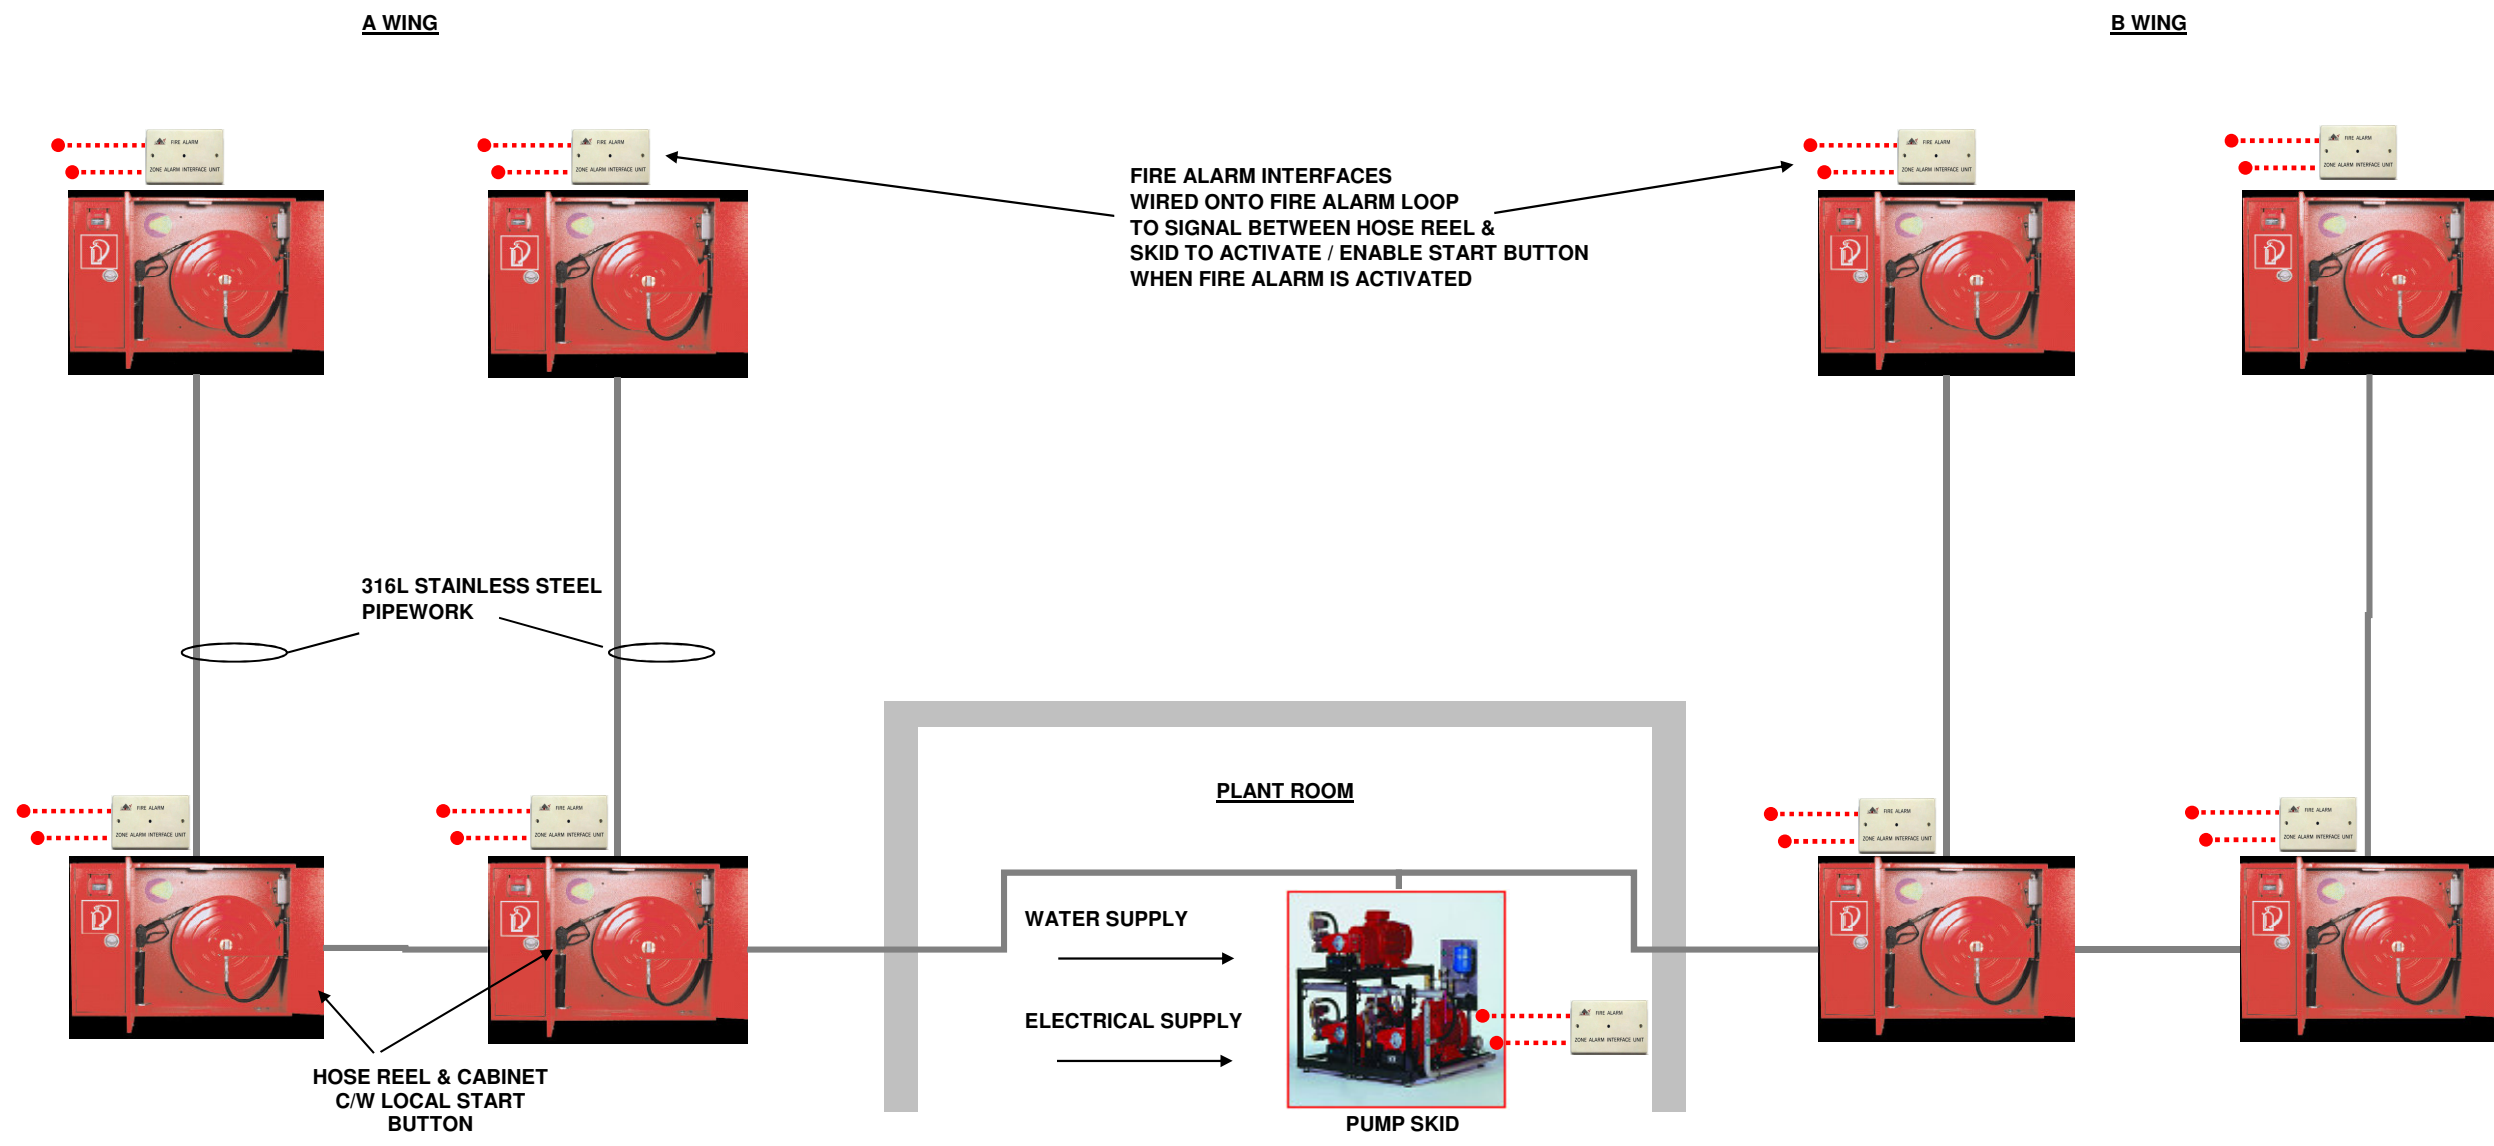

HMP Typical High Pressure Water Mist Hose Schematic - Local

HOSE REEL DIMENSIONS

HOSE REEL 'GUN'

Prison Cells - High Pressure water mist Hose reel system

TYPICAL HOUSE BLOCK SCHEMATIC / LAYOUT

Protection shown is to protect the cells via the inundation point, additional general hose reels may be added to protect the central core areas if required

30 - 60 mtr Hose reel & cabinet