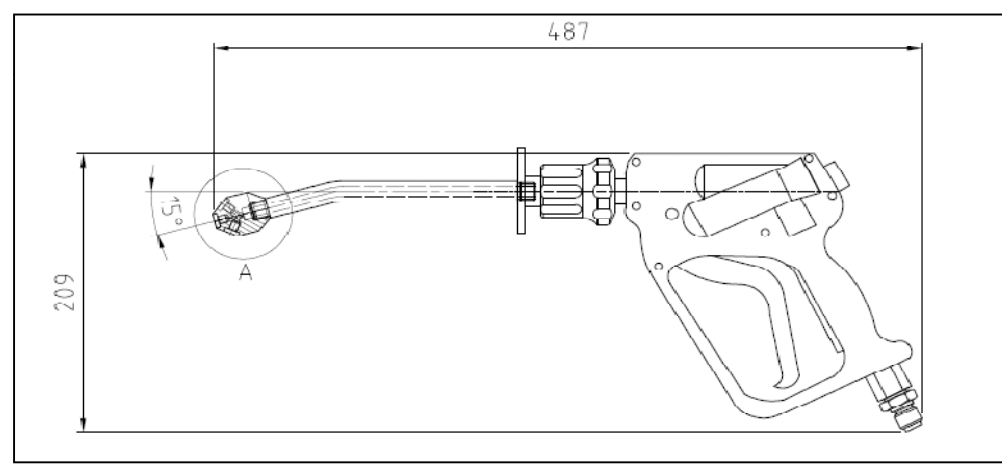

HMP Typical High Pressure Water Mist Hose Schematic - Local

HOSE REEL DIMENSIONS

HOSE REEL 'GUN'

Prison Cells - High Pressure water mist Hose reel system

TYPICAL HOUSE BLOCK SCHEMATIC / LAYOUT

Protection shown is to protect the cells via the inundation point, additional general hose reels may be added to protect the central core areas if required

30 - 60 mtr Hose reel & cabinet