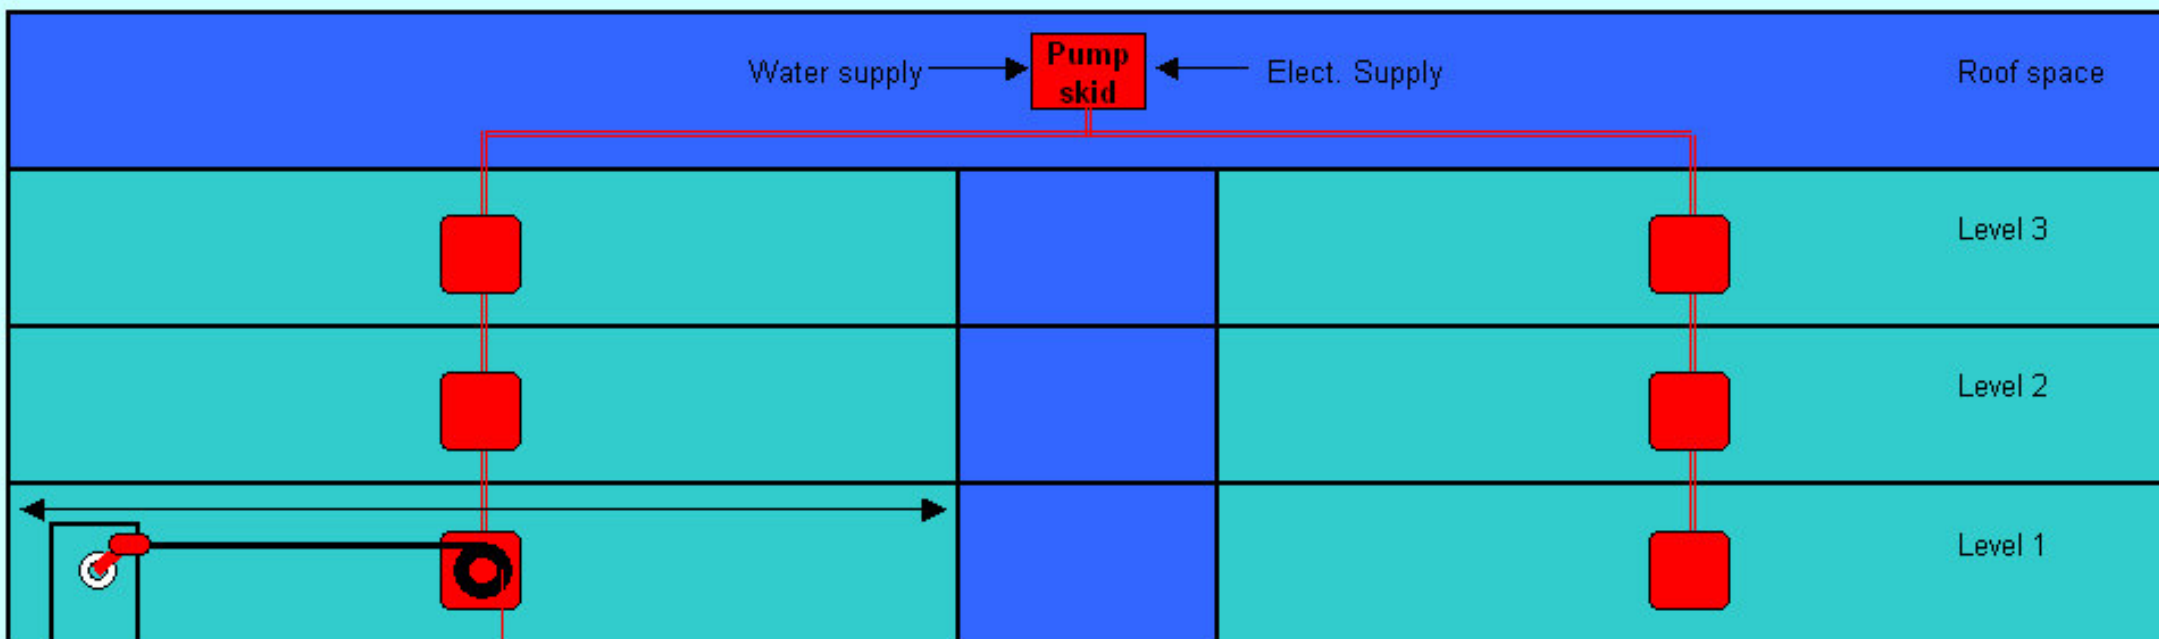

HMP Typical High Pressure Water Mist Hose Schematic - Local

HOSE REEL DIMENSIONS

HOSE REEL 'GUN'

Prison Cells - High Pressure water mist Hose reel system

TYPICAL HOUSE BLOCK SCHEMATIC / LAYOUT

Protection shown is to protect the cells via the inundation point, additional general hose reels may be added to protect the central core areas if required

30 - 60 mtr Hose reel & cabinet