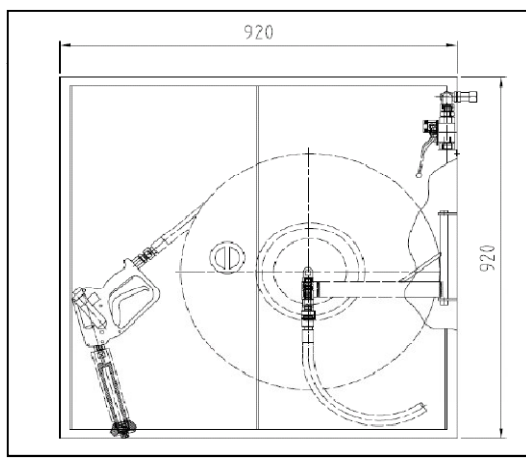

HMP Typical High Pressure Water Mist Hose Schematic - Local

HOSE REEL DIMENSIONS

HOSE REEL 'GUN'

Prison Cells - High Pressure water mist Hose reel system

TYPICAL HOUSE BLOCK SCHEMATIC / LAYOUT

Protection shown is to protect the cells via the inundation point, additional general hose reels may be added to protect the central core areas if required

30 - 60 mtr Hose reel & cabinet