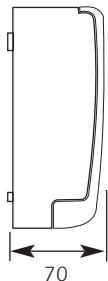

25 CEILING CLEARANCE MINIMUM

DIMENSIONS (MM)

Protec Fire Detection plc

EXITPLUS LUMINAIRE

- Combined illuminated 'Exit' plus 'Emergency Lighting' luminaire.
- Direct illumination of Exit door and immediate escape route area.
- Fewer luminaires required, reducing installation costs.
- Cable entry via BESA in rear and 20mm top entry.
- Moulded clear polycarbonate diffuser with white body.
- High quality screen printed 'Euro' exit legend, mounted behind the diffuser for added protection.
- Available as a 'Self Test' luminaire. Compatible with the AL255 Addressable Emergency Lighting System.
- Manufactured to EN60598:2.22

EP/703

EP/715

EP/704

EP/716

EXIT LEGENDS

EXITPLUS SELF CONTAINED LUMINAIRES

Stock Code	Sales Order Code	Mode	Emergency Lamp Output	Normal Lamp Output	Weight Kg.
69-080-20	EP/NM3	NM	100 Lumen	N/A	1.8Kg
69-090-30	EP/M3	M	100 Lumen	400 Lumen	2.3Kg