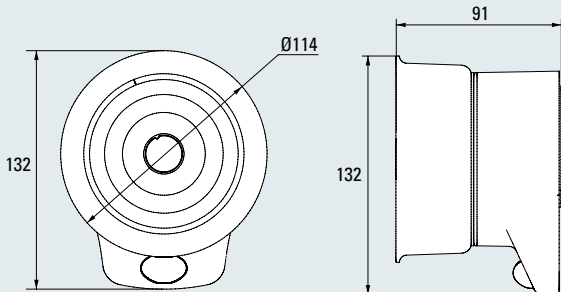

Wiring Diagram

Technical Specification

Environment	-10 to 50°C, 95% R.H (non condensation or icing)
Ingress Protection	EN54-23 Type B Outdoor + IP65
Weight (excluding base)	315g
Loop Powered	Yes
Voltage	18 - 28V
Loop Standby Load	0.6mA
Peak Loop Alarm Load	27mA
Mounting Height (x)	2.4 metres
Coverage(y)	7m configurable to 3m
Coverage Volume Code	W-2.4-7 (117.6m ³)
Flash Rate	0.5Hz white flash
Isolator	Yes
Product Approval	CoCP No: 0359-CPR-0409 DoP No: PFD-CPR-0103 (TSR) DoP No: PFD-CPR-0104 (TSW) Relevant Standard: EN54 Part 17 & 23