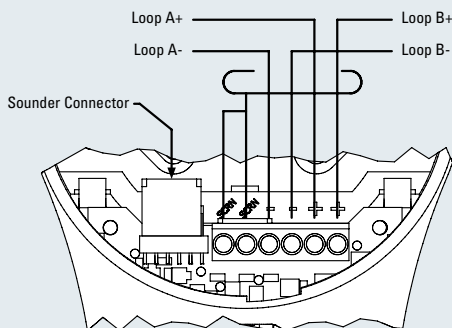

Wiring Diagram

Technical Specification

Environment	-10 to 50°C, 95% R.H (non condensation or icing)
Ingress Protection	EN54-23 Type B Outdoor + IP65
Weight (excluding base)	315g
Loop Powered	Yes
Voltage	18 - 28V
Loop Standby Load	0.6mA
Peak Loop Alarm Load	27mA
Mounting Height (x)	2.4 metres
Coverage(y)	7m configurable to 3m
Coverage Volume Code	W-2.4-7 (117.6m ³)
Flash Rate	0.5Hz white flash
Isolator	Yes
Product Approval	CoCP No: 0359-CPR-0409 DoP No: PFD-CPR-0103 (TSR) DoP No: PFD-CPR-0104 (TSW) Relevant Standard: EN54 Part 17 & 23