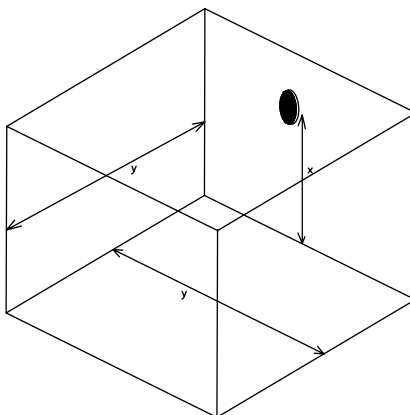

Table B: Indirect Viewing

Coverage volumes for various ambient light levels (lux)

BS EN54-23 Rating	W-2.4-7
Mounting Position	Wall
Less than 100 lux	12.6m x 12.6m
100 - 200 lux	11.9m x 11.9m
200 - 300 lux	9.8m x 9.8m
300 - 400 lux	8.4m x 8.4m
400 - 500 lux	7m x 7m
500 - 600 lux	6.3m x 6.3m
600 - 700 lux	*
700 - 800 lux	*

Coverage volumes height, diameter length and width dimensions are in metres.

* Where ambient light levels may, at any time, exceed 600 lux, direct viewing is preferred (CoP 001 clause 4.6.9.4)