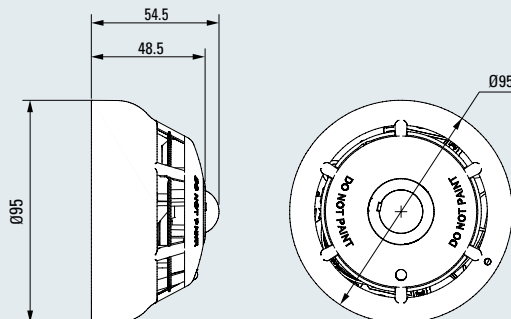

Technical Specification

Dimensions (mm)

Typical Wiring using 6000PLUS/BASE

Technical Specification

Environment	-10 to 50°C, 95% R.H (non condensation or icing)
Ingress Protection	IP33C
Weight (excluding base)	98g
Loop Powered	Yes
Voltage	18 - 28V
Loop Standby Load	6000P/TS - 0.4mA, 6000P/TSVAD - 0.55mA
Loop Peak Alarm Load	6000P/TS - 8mA, 6000P/TSVAD - 25mA
Mounting Height (x)	3 metres
Coverage(y)	7.5m configurable to 3m
Coverage Volume Code	C-3-7.5
Flash Rate	0.5Hz white flash
Isolator	Yes
Device Protocol	Algo-Tec™ 6000PLUS
Relevant Standard	EN54 Part 3, 17 & 23