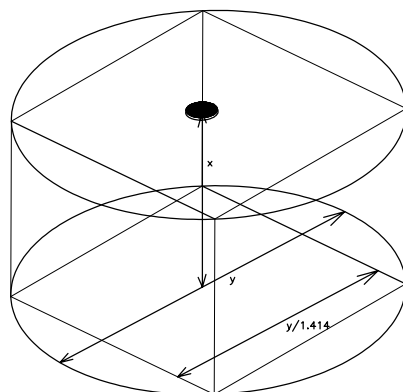

Table B: Indirect Viewing

Coverage volumes for various ambient light levels (lux)

BS EN54-23 Rating	C-3-7.5
Mounting Position	Ceiling
Less than 100 lux	9.8dia
100 - 200 lux	9dia
200 - 300 lux	7.5dia
300 - 400 lux	6dia
400 - 500 lux	4.5dia
500 - 600 lux	3.8dia
600 - 700 lux	*
700 - 800 lux	*

Coverage volumes height, diameter, length and width dimensions are in metres.

* Where ambient light levels may, at any time, exceed 600 lux, direct viewing is preferred (CoP 001 clause 4.6.9.4)