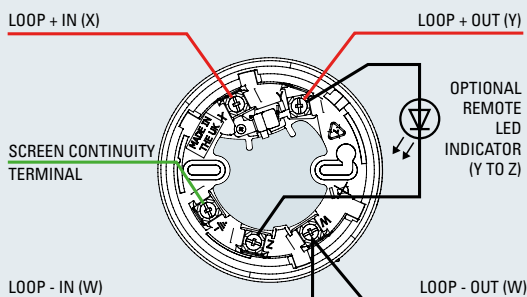

Order Codes

6000P/TS
6000PLUS Talking Sounder

6000P/TSVAD
6000PLUS Talking Sounder VAD

6000PLUS/BASE
Low profile common mounting base

6000PLUS/FFBASE
Fast fixing semi recessed base

Note - base options above are included in the product approval.

Technical Specification

Dimensions (mm)

Typical Wiring using 6000PLUS/BASE

Technical Specification

Environment	-10 to 50°C, 95% R.H (non condensation or icing)
Ingress Protection	IP33C
Weight (excluding base)	98g
Loop Powered	Yes
Voltage	18 - 28V
Loop Standby Load	6000P/TS - 0.4mA, 6000P/TSVAD - 0.55mA
Loop Peak Alarm Load	6000P/TS - 8mA, 6000P/TSVAD - 25mA
Mounting Height (x)	3 metres
Coverage(y)	7.5m configurable to 3m
Coverage Volume Code	C-3-7.5
Flash Rate	0.5Hz white flash
Isolator	Yes
Device Protocol	Algo-Tec™ 6000PLUS
Relevant Standard	EN54 Part 3, 17 & 23