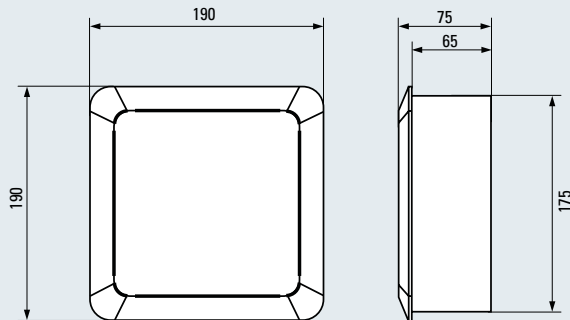

Technical Specification

Dimensions (mm)

Technical Specification:

Environment	0 to 50°C, 0 to 95% RH (no condensation or icing)
Operating Voltage Range	18 to 28V DC
Operating currents	Average of 100mA at full output, 24V DC Peak of 300mA at full output, 24V DC
Sound Pressure Level (SPL)	95dB(A) at 1m under anechoic conditions
Attenuation settings	-3dB, -6dB, -9dB and -12dB from full output
Tone Cadence	Tone for 500ms, silence for 500ms, tone for 500ms, silence for 1s, then repeat
IP Rating	IP21 (not suitable for outdoor use)
Flammability rating	V1 - ABS
Fixings	3 point, upper one with keyhole mounting
Weight	1.5kg
Colour	RAL9010
Connections	24V in/out, 0V in/out, screen in/out on ceramic body terminal block capable of accepting 2.5mm ² CSA cables