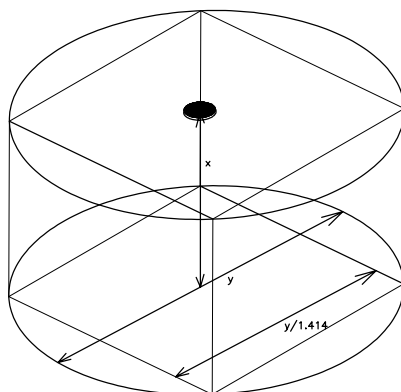

## Dimensions (mm)

## Table A: Direct Viewing

Coverage volumes for various ambient light levels (lux)

BS EN54-23 Rating	C-3-7.5
Mounting Position	Ceiling
Less than 100 lux	21dia
100 - 200 lux	18dia
200 - 300 lux	14.3dia
300 - 400 lux	10.5dia
400 - 500 lux	8.3dia
500 - 600 lux	6.8dia
600 - 700 lux	5.3dia
700 - 800 lux	3.8dia

## Table B: Indirect Viewing

Coverage volumes for various ambient light levels (lux)

BS EN54-23 Rating	C-3-7.5
Mounting Position	Ceiling
Less than 100 lux	9.8dia
100 - 200 lux	9dia
200 - 300 lux	7.5dia
300 - 400 lux	6dia
400 - 500 lux	4.5dia
500 - 600 lux	3.8dia
600 - 700 lux	*
700 - 800 lux	*

Coverage volumes height, diameter, length and width dimensions are in metres.

\* Where ambient light levels may, at any time, exceed 600 lux, direct viewing is preferred (CoP 001 clause 4.6.9.4)