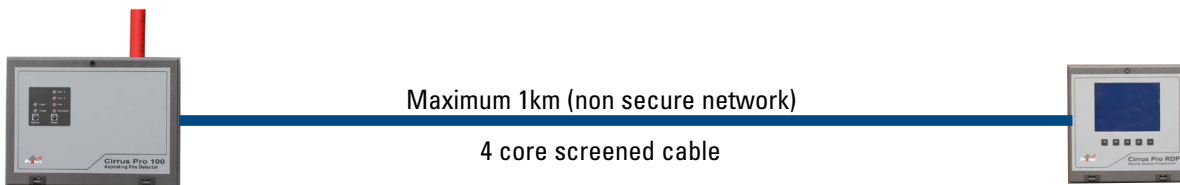

- Quarter VGA backlit LCD Display
- Multifunctional control buttons
- Local Buzzer
- Global network 'Silence' and 'Reset' Buttons
- Displays Detector Text, Alarm Text and Pipe Text
- Remote Display for single/multiple Cirrus Pro units
- Remote Programmer for single/multiple Cirrus Pro units
- Displays Event logs, 'Real Time' Graphs and 'Historic' Graphs

Cirrus Pro RDP for single Cirrus Pro detector

Cirrus Pro RDP for multiple Cirrus Pro detector/displays