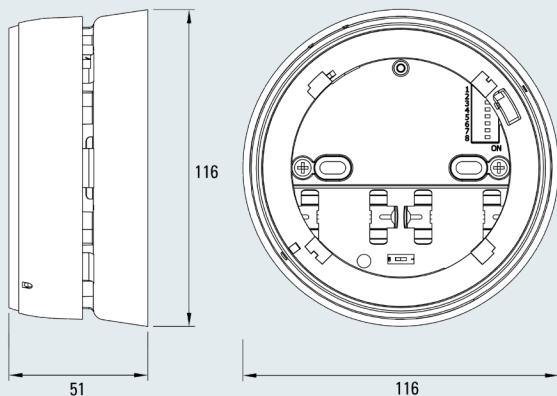

## Dimensions (mm)

## Technical Specification

Operating frequency range	868 - 870 MHz
Operating frequency channels	7
Communication range with the Translator or Expander Module	≤ 150m (in open space)
IP rating	20 (Type A for indoor use only)
Sound Output (typical)	70-95dBA (tone dependant)
Number of Tones	32
Dimensions (mm)	116Ø x 51(H)
Weight (without batteries)	150g
Primary battery	CR123A (3 V & 1.2 Ah)
Secondary battery	CR123A (3 V & 1.2 Ah)
Primary battery lifespan (typical)	≥ 3 years
Secondary battery lifespan (typical)	≥ 2 months
Operating temperature	-10°C to +55°C
Max humidity	95% RH (non condensing)
Harmonised Standard	EN54 Part 3 & 25