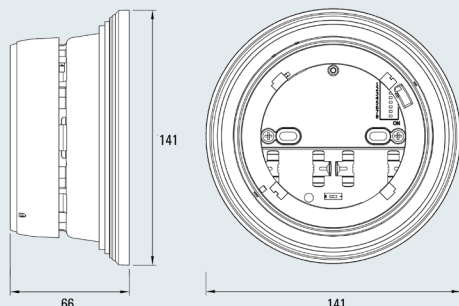

## Dimensions (mm)

## Technical Specification

Operating frequency range	868 - 870 MHz
Operating frequency channels	7
Communication range with the Translator or Expander Module	≤ 150m (in open space)
IP rating	21C (Type A for indoor use only)
Sound Output (typical)	70-95dBA (tone dependant)
Number of Tones	32
Visual Indicator frequency	1Hz
Dimensions (mm)	141Ø x 66(H)
Weight (without batteries)	260g
Primary battery	CR123A (3 V & 1.2 Ah)
Secondary battery	CR123A (3 V & 1.2 Ah)
Primary battery lifespan (typical)	≥ 3 years
Backup at low battery (typical)	≥ 2 months
Operating Temperature	-10°C to +55°C
Max humidity	95% RH (non condensing)
RoHS Standard	EN54 Part 3 & 25