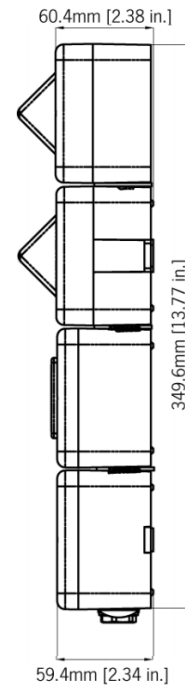

Tel: +44(0)1252 725257

Fax: +44(0)1252 727627

© 2017/18 LGM Products Ltd.

Email: sales@lgmproducts.com

Web: www.lgmproducts.com

ISO 9001:2015 certified

Address: LGM Products Ltd, Unit 15 Riverside Industrial Park, Farnham, Surrey, GU9 7UG, United Kingdom.