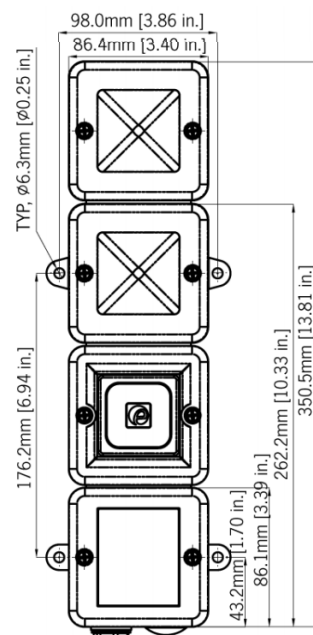

STA Range

Xenon/LED Tower with Sounder

Datasheet Version 1.0

Beacon count	2 (STA2) / 3 (STA3) / 4 (STA4)
Cable entry	2x M20 clearance
IP rating	IP66
Operating temp.	-25°C to +55°C
Storage temp.	-40°C to +70°C
Relative humidity	90% at 20°C
Unit colour	Red (RAL3000)/Grey(RAL7038)/White
Unit material	UL94V0 & 5VA FR ABS
Unit weight	0.65kg (STA2), 0.85kg (STA3), 1.05kg (STA4)
Approvals	UL & cULs approved, EAC compliant

SONF1 Sounder	
Output	100dB(A) Max @1m (99dB(A) Nominal)
Tones	10 (UKOOA / PFEER compliant)
Stages	2 (AC voltage variants 1 stage)
Volume control	On board potentiometer
Effective range	30m/99ft @ 1KHz
Terminals	0.5 to 1.5mm ²
Monitoring	Reverse polarity diode protection on DC units

Voltage	Current
24Vdc	25mA
115Vac	13mA
230Vac	13mA

STA Range

Xenon/LED Tower with Sounder

Datasheet Version 1.0

Datasheet Version 1.0

L101X Xenon Beacons

Energy	5 Joules
Flash rate	1Hz (60fpm)
Effective intensity	250cd (200cd measured to I.E.S.)
Peak candela	500,000cd (86,935cd measured to I.E.S.)
Terminals	0.5 to 4.0mm ²
Beacon colours	Amber/Blue/Clear/Green/Opal/Red/Yellow

Voltage	Current
12Vdc/ac	500mA/380mA
24Vdc/ac	250mA/300mA
115Vac	70mA (115Vac)
230Vac	35mA (230Vac)

L101H LED Beacons

Light source	24x LED array
Flash rate	Steady / 2Hz flash (on board selection)
Effective candela	176cd measured to I.E.S. (green LED)
Terminals	0.5 to 4.0mm ²
Beacon colours	Amber/Blue/Green/Red/White
Lens colour	Clear